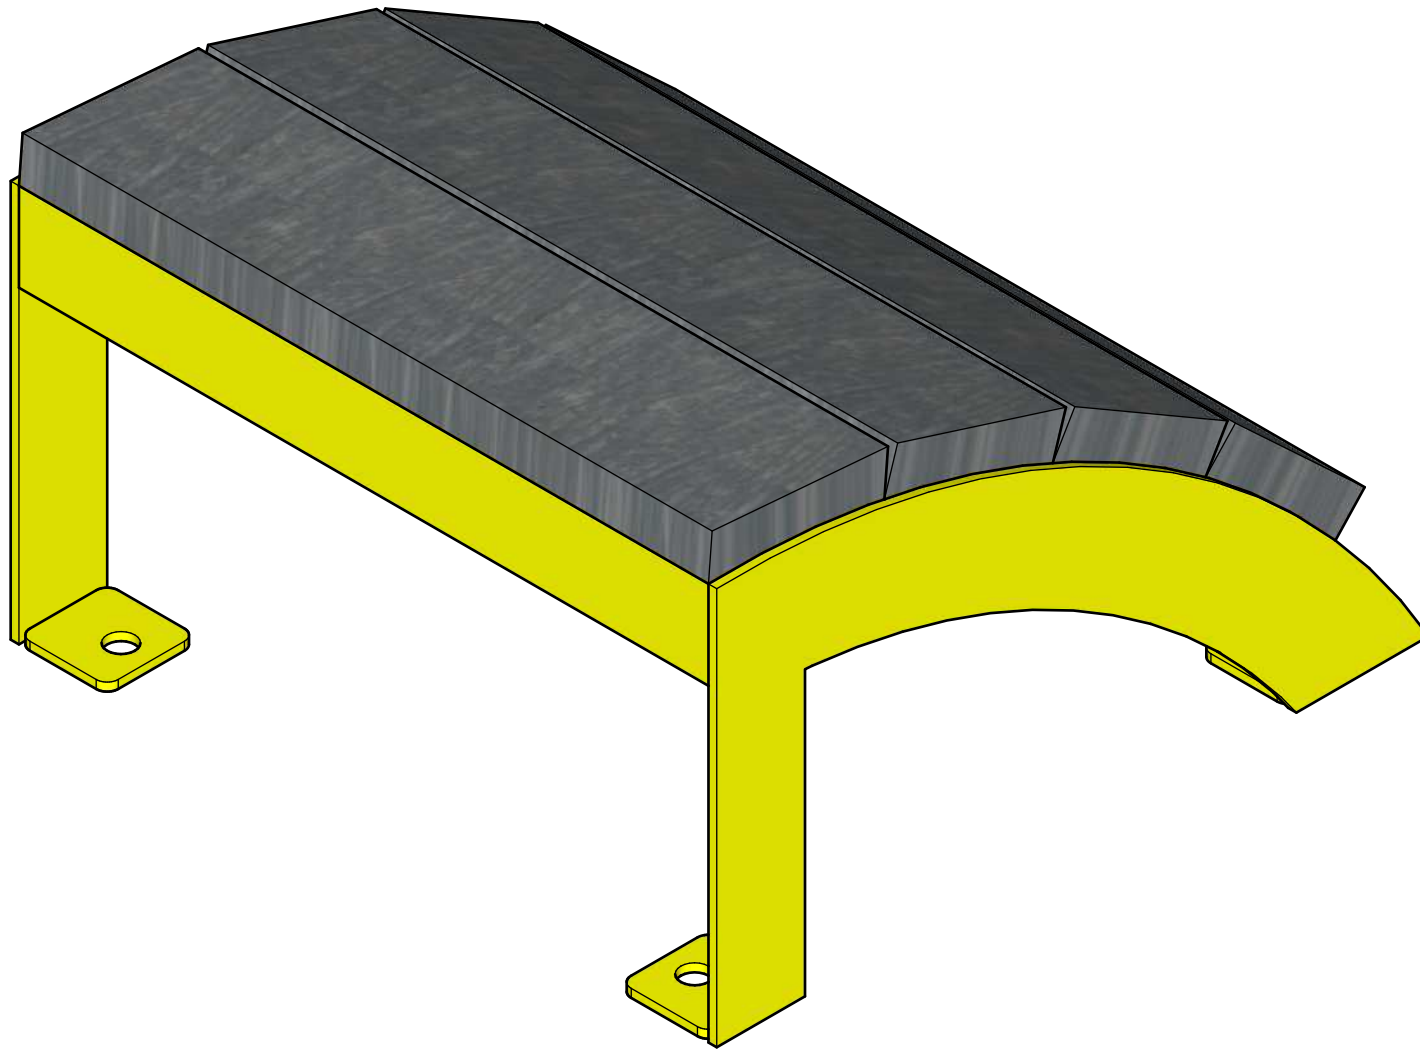


	WISHBONE SITE FURNISHINGS 210-27090 GLOUCESTER WAY LANGLEY, BC			
	DWG. TITLE: OKANAGAN OTTOMAN REVISION: 09/07/21 R:00			
MATERIAL: ALUMINUM	DWG. NO. DWSBGC09072100	DRAWN BY: GARY PARMAR		
PATTERN NO. N/A	MODEL NO. OLCO-10	SCALE: 1:8	SHEET: 1 OF 2	DATE: 09 JULY 21

WISHBONE SITE FURNISHINGS
 210-27090 GLOUCESTER WAY LANGLEY, BC

DWG. TITLE: OKANAGAN OTTOMAN
REVISION: 09/07/21 R:00

MATERIAL:
 ALUMINUM

DWG. NO.
 DWSBGC09072100

DRAWN BY:
 GARY PARMAR

PATTERN NO.
 N/A

MODEL NO.
 OLCO-10

SCALE:
 AS SHOWN

SHEET:
 2 OF 2

DATE:
 09 JULY 21